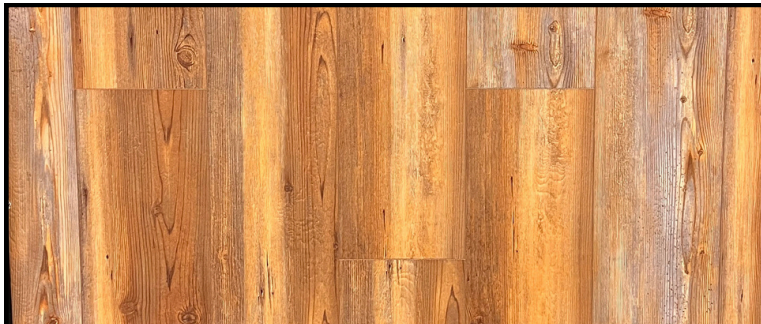

FLOORING

ANTIQUE HEART PINE
LUXURY VINYL PLANK FLOORING

PLANK SIZE: 7" W X 48" L
THICKNESS: 6 MM
WEAR LAYER: 20 MIL
SQFT/BX: 23.60

PRICE:
$1.99/SF
BUY 60 BXS OR MORE:
$1.89/SF