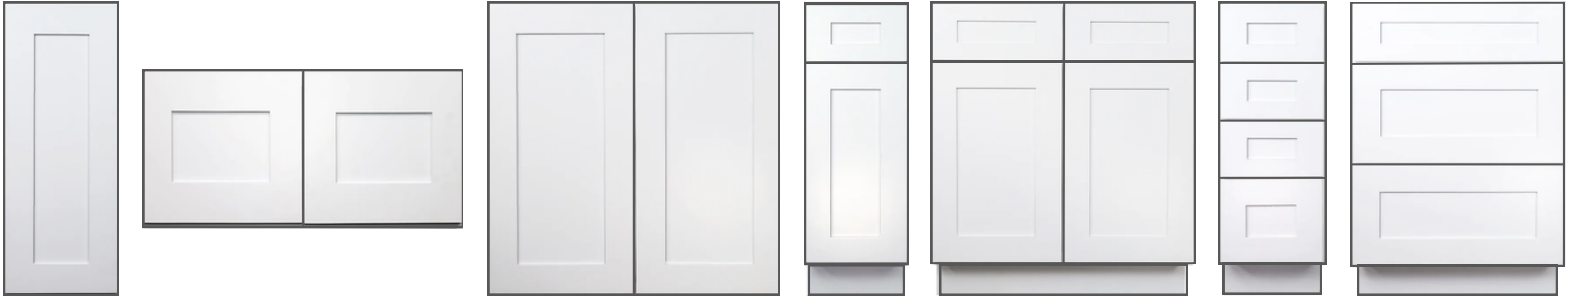

PEMBROKE MAY SPECIALS

REVIVAL WHITE SHAKER CABINETS:

CHARACTERISTICS:

- Face, Frame, & Doors are made from Birch Plywood
- Shelves are made of 3/4"
- Top, Bottom, & Sides are made of 1/2"
- Assembled with Glue & Staples
- Full Overlay Doors & Drawers
- Half-Blind Dovetail Jointed Drawers
- Soft Close Features & Concealed Hinges
- Recessed Shaker-Door Style

10 X 10 KIT
ASSEMBLED PRICE:
\$2039.90

UNFINISHED SHAKER CABINETS

25% OFF

- 24" X 36" : \$164.99 EA
- 30" X 54" : \$189.99 EA
- 30" X 60" : \$194.99 EA
- 32" X 36" : \$189.99 EA
- 32" X 48" : \$194.99 EA
- 32" X 60" : \$209.99 EA
- 36" X 36" : \$199.99 EA
- 36" X 60" : \$209.99 EA
- 36" X 72" : \$234.99 EA
- 48" X 48" : \$249.99 EA