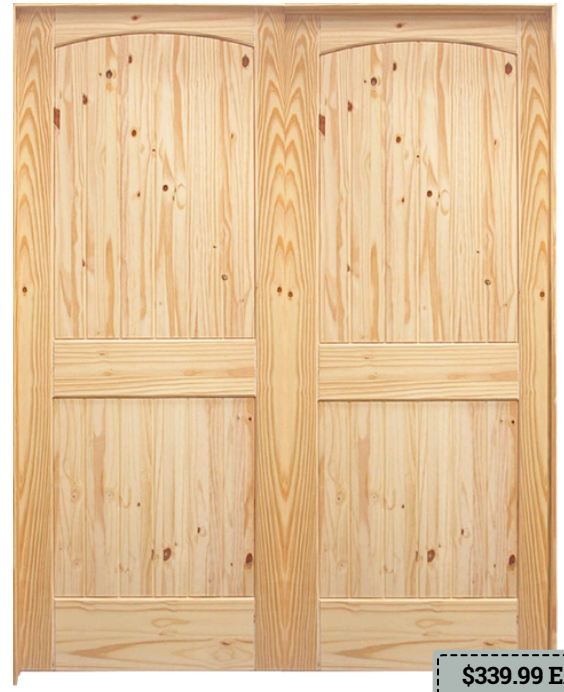

PEMBROKE MAY SPECIALS

\$139.99 EA

KNOTTY PINE SLABS - 80"

AVAILABLE SIZES:
24", 28", 30", 32", & 36"

\$169.99 EA

KNOTTY PINE PRE-HUNG UNITS - 80"

AVAILABLE SIZES:
24", 28", 30", 32", & 36"

\$339.99 EA